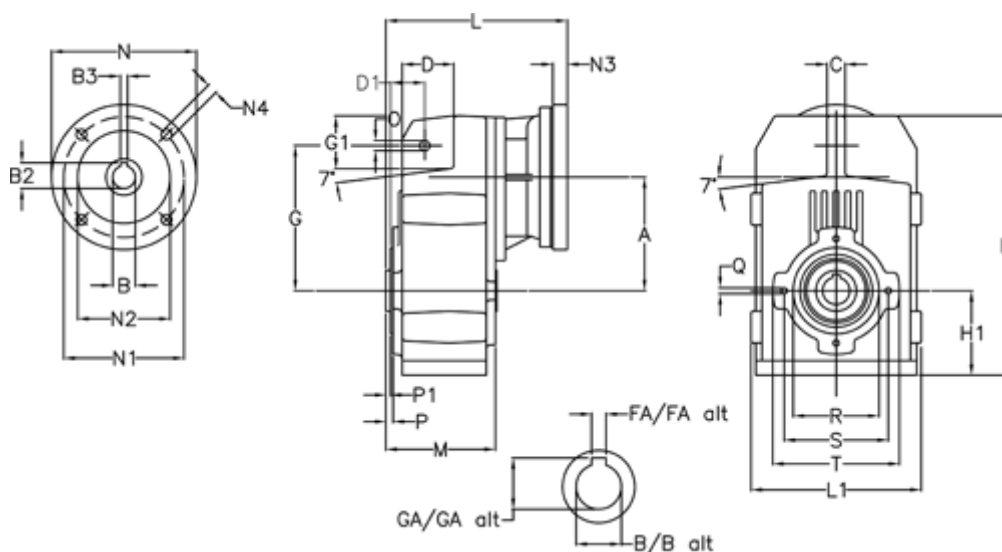

Article number: 29560202383220
 Description: Shaft mounted gear
 A252H35-23,8-P63B5

Measures

A = 128.75	FA = 10	M = 135.5	Q = M10x14
B = 35	G = 162	N = 140	R = 110
B1 = 11	G1 = 58.0	N1 = 115	S = 130
B2 = 12.8	GA = 38.3	N2 = 95	T = 150
B3 = 4	H = 290.5	N4 = M8x19	
C = 20	H1 = 93.5	O = 13	
D = 57.0	L = 213.0	P = 6.0	
D1 = 43.5	L1 = 188	P1 = 3.5	